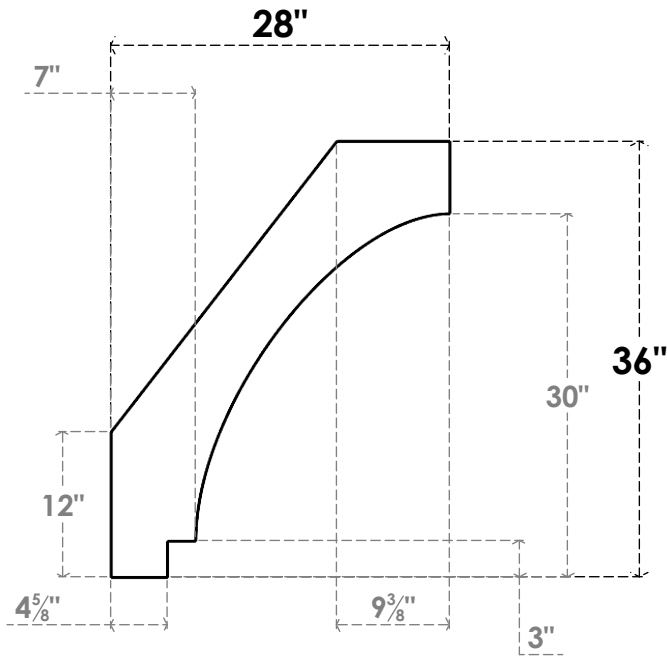

ITEM NUMBER: BRCPC055X28000X36000IMP

5 1/2"W X 28"D X 36"H IMPERIAL ARCHITECTURAL GRADE PVC CLOSED KNEE BRACE

SIDE PROFILE

FRONT PROFILE

ISOMETRIC

EKENA MILLWORK
2300 WEST MAIN ST.
CLARKSVILLE, TX 75426
TOLL FREE: 866-607-0453
WWW.EKENAMILLWORK.COM