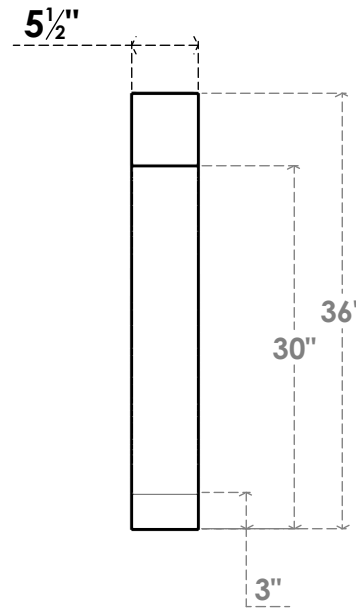

ITEM NUMBER: BRCPC055X28000X36000IMP

5 1/2"W X 28"D X 36"H IMPERIAL ARCHITECTURAL GRADE PVC CLOSED KNEE BRACE

SIDE PROFILE

FRONT PROFILE

ISOMETRIC

EKENA MILLWORK
2300 WEST MAIN ST.
CLARKSVILLE, TX 75426
TOLL FREE: 866-607-0453
WWW.EKENAMILLWORK.COM

NOTES

1. INSTALLATION TO BE COMPLETED IN ACCORDANCE WITH MANUFACTURER'S SPECIFICATIONS.
2. DRAWING MAY NOT BE TO SCALE
3. THIS DRAWING IS INTENDED FOR DESIGN AND PLANNING PURPOSES ONLY.
4. ALL INFORMATION CONTAINED HEREIN WAS CURRENT AT THE TIME OF DEVELOPMENT BUT MUST BE REVIEWED AND APPROVED BY THE PRODUCT MANUFACTURER TO BE CONSIDERED ACCURATE.
5. ARCHITECTURAL GRADE PVC PRODUCTS ARE MADE FROM EXPANDED CELLULAR PVC AND COME NATURALLY WHITE BUT MAY BE PAINTED